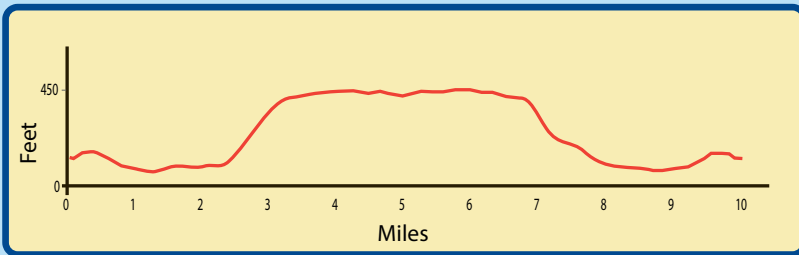

RUN COURSE

(RUN 5 MI + 10 MI)

Run Course Elevation

10-MILE RUN
TURN AROUND

N Torrey Pines Rd

N Torrey Pines Ct

Genessee Ave

North Torrey Pines Road