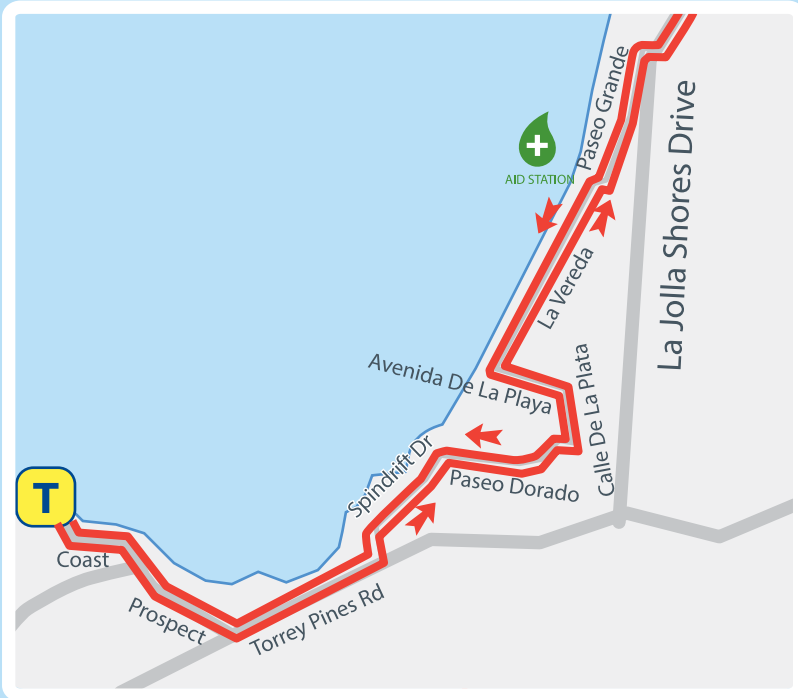

## RUN COURSE

(SWIM 1 MI, BIKE 44 MI, RUN 10MI)

### Run Course Elevation

TORREY PINES STATE PARK

TORREY PINES GOLF COURSE

North Torrey Pines Road

Torrey Pines Scenic Dr

AID STATION

N Torrey Pines Ct

Genessee Ave

North Torrey Pines Road

AID STATION

UCSD

La Jolla Village Drive

AID STATION

Paseo Grande

La Jolla Shores Drive

La Vereda

Torrey Pines Rd