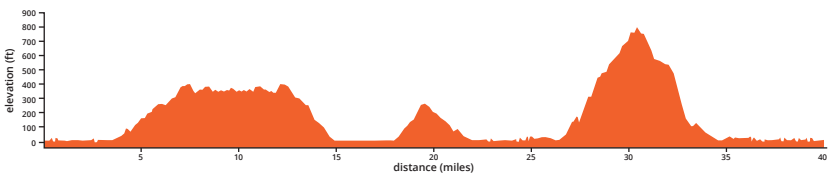

40.1 miles · +2,027 ft / -2,024 ft

**BIKE
COURSE**
40 mi