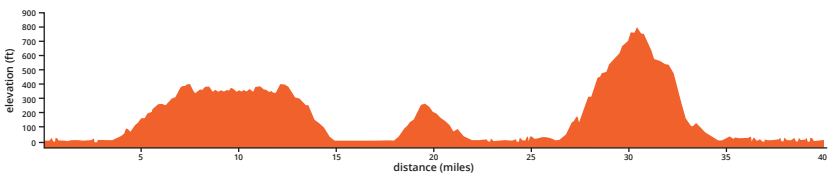

40.1 miles · +2,027 ft / -2,024 ft

POWERED BY STRAVA

**BIKE
COURSE**

40 mi